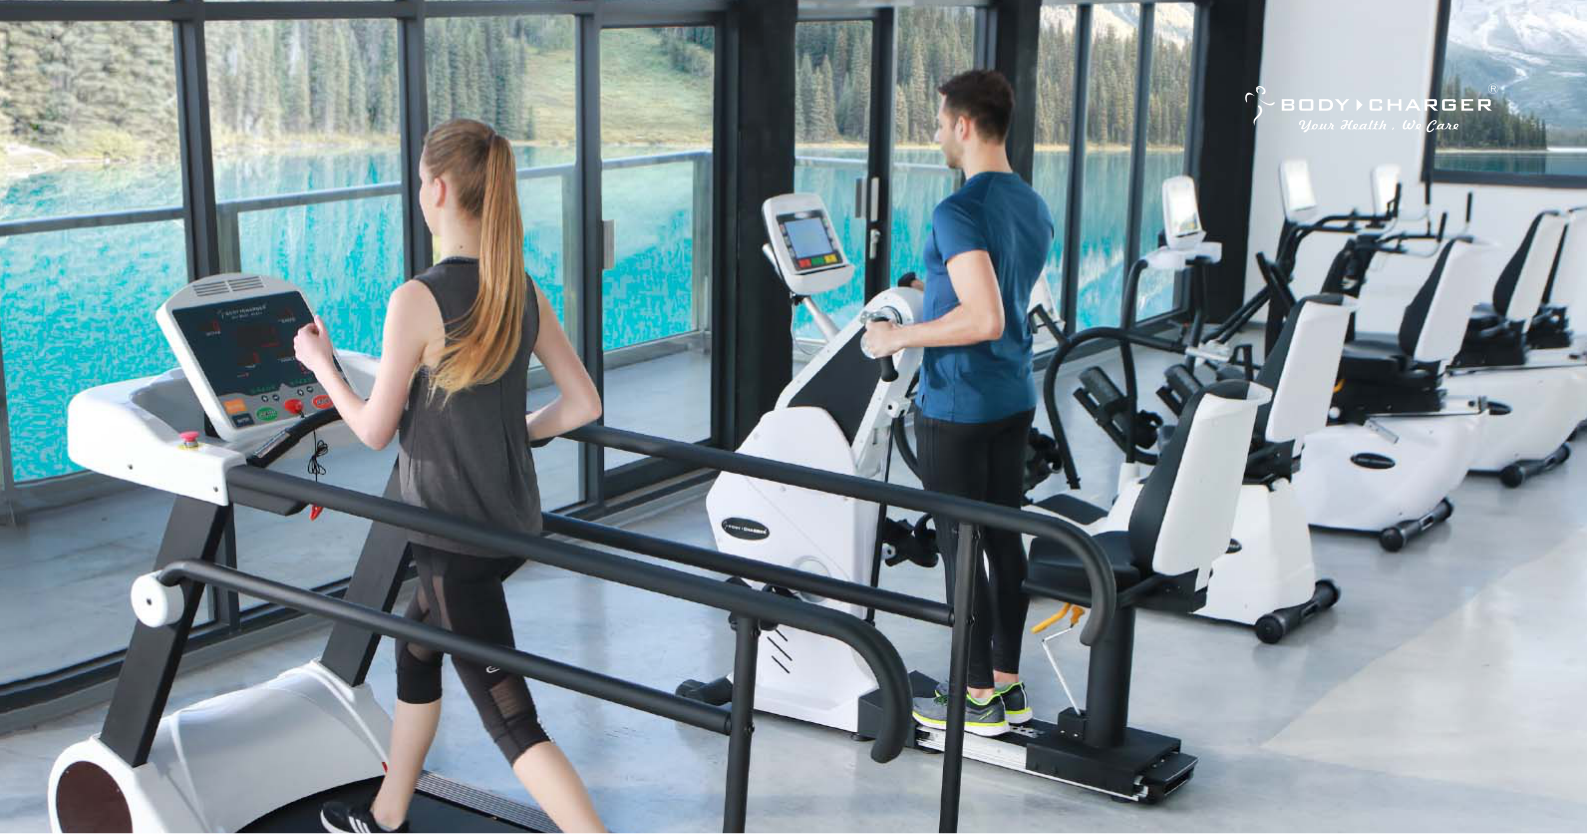

REHABILITATION SERIES

Discover Body Charger Cardio Fitness Equipment

Designed for Rehabilitation with Adjustable, Low-impact Workouts. Prioritize Your Well-being With Safe, Effective Exercise at Home.

Introducing Body Charger Cardio Fitness Equipment, designed for rehabilitation. These machines offer low-impact, adjustable resistance workouts with ergonomic designs for comfort and safety. They feature intuitive displays, heart rate monitoring, and versatile program options. Compact and sturdy, they're user-friendly and prioritize safety. Perfect for those recovering from injuries or seeking a gentle, effective fitness solution in the comfort of their own space, Body Charger Cardio Fitness Equipment is your partner for safe, convenient, and lasting well-being.

GB7009 TOTAL BODY TRAINER PRO

Smart Console
10.1 Inch TFT LCD Console

Standard Console
9 Inch LCD Console

Active Series- Master Total Body Trainer Pro works with an upper-body ergometer and recumbent bike and is equipped with a wide range of people.

GB7007-2 RECUMBENT LINEAR STEPPER

Smart Console
10.1 Inch TFT LCD Console

Standard Console
9 Inch LCD Console

Body Charger Recumbent Linear Stepper is 2:1 Arm-to-leg fitness and rehabilitation equipment. It offers upper and lower limb total body workout. GB7007 is designed with a small ROM (range of motion), which can decrease pain in the joints and restore knee function soon. Further, a Recumbent Linear Stepper with a swivel seat increases functionality and accessibility that traditional exercise equipment doesn't lend itself to.