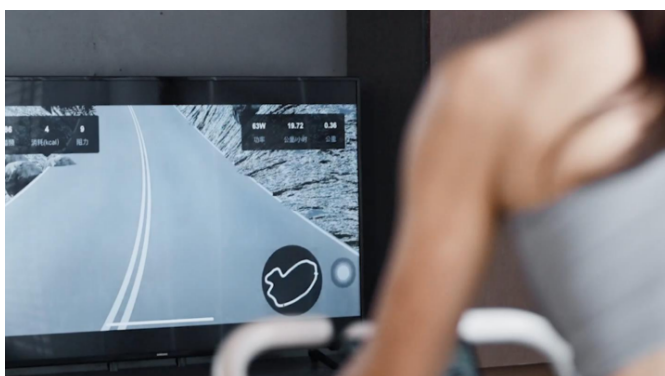

AI Controlled Adjustment for Seat & Handle Based on Terrain

Find your desired seat height and handlebar height with power adjustment buttons, no need to get off the bike. Every action is under control.

Bring home with outdoor cycling experiences

One thing missing from most of stationary bikes on the market is the simulation of outdoor riding that you get uphill and downhill when you are on a real bike. This Snailcle bike will take you to experience riding slope changes.

Colour Options

Comfy Sports Seat

Equipped with wide and soft saddle for guaranteed comfort, no matter how long and how fast you pedal, you will feel your workout as pleasant as possible.

EMS magnetic system

Multi function handlebar

Buttons for height adjustment of seat and handlebar height

Solid body, maximum range to meet you.

User height range:150cm-190cm. Max. user weight:120kg.

Sleeping mode

If machine is without any operation for 15 minutes, the magnetic system will stop working for energy saving purpose(no more than 24V).